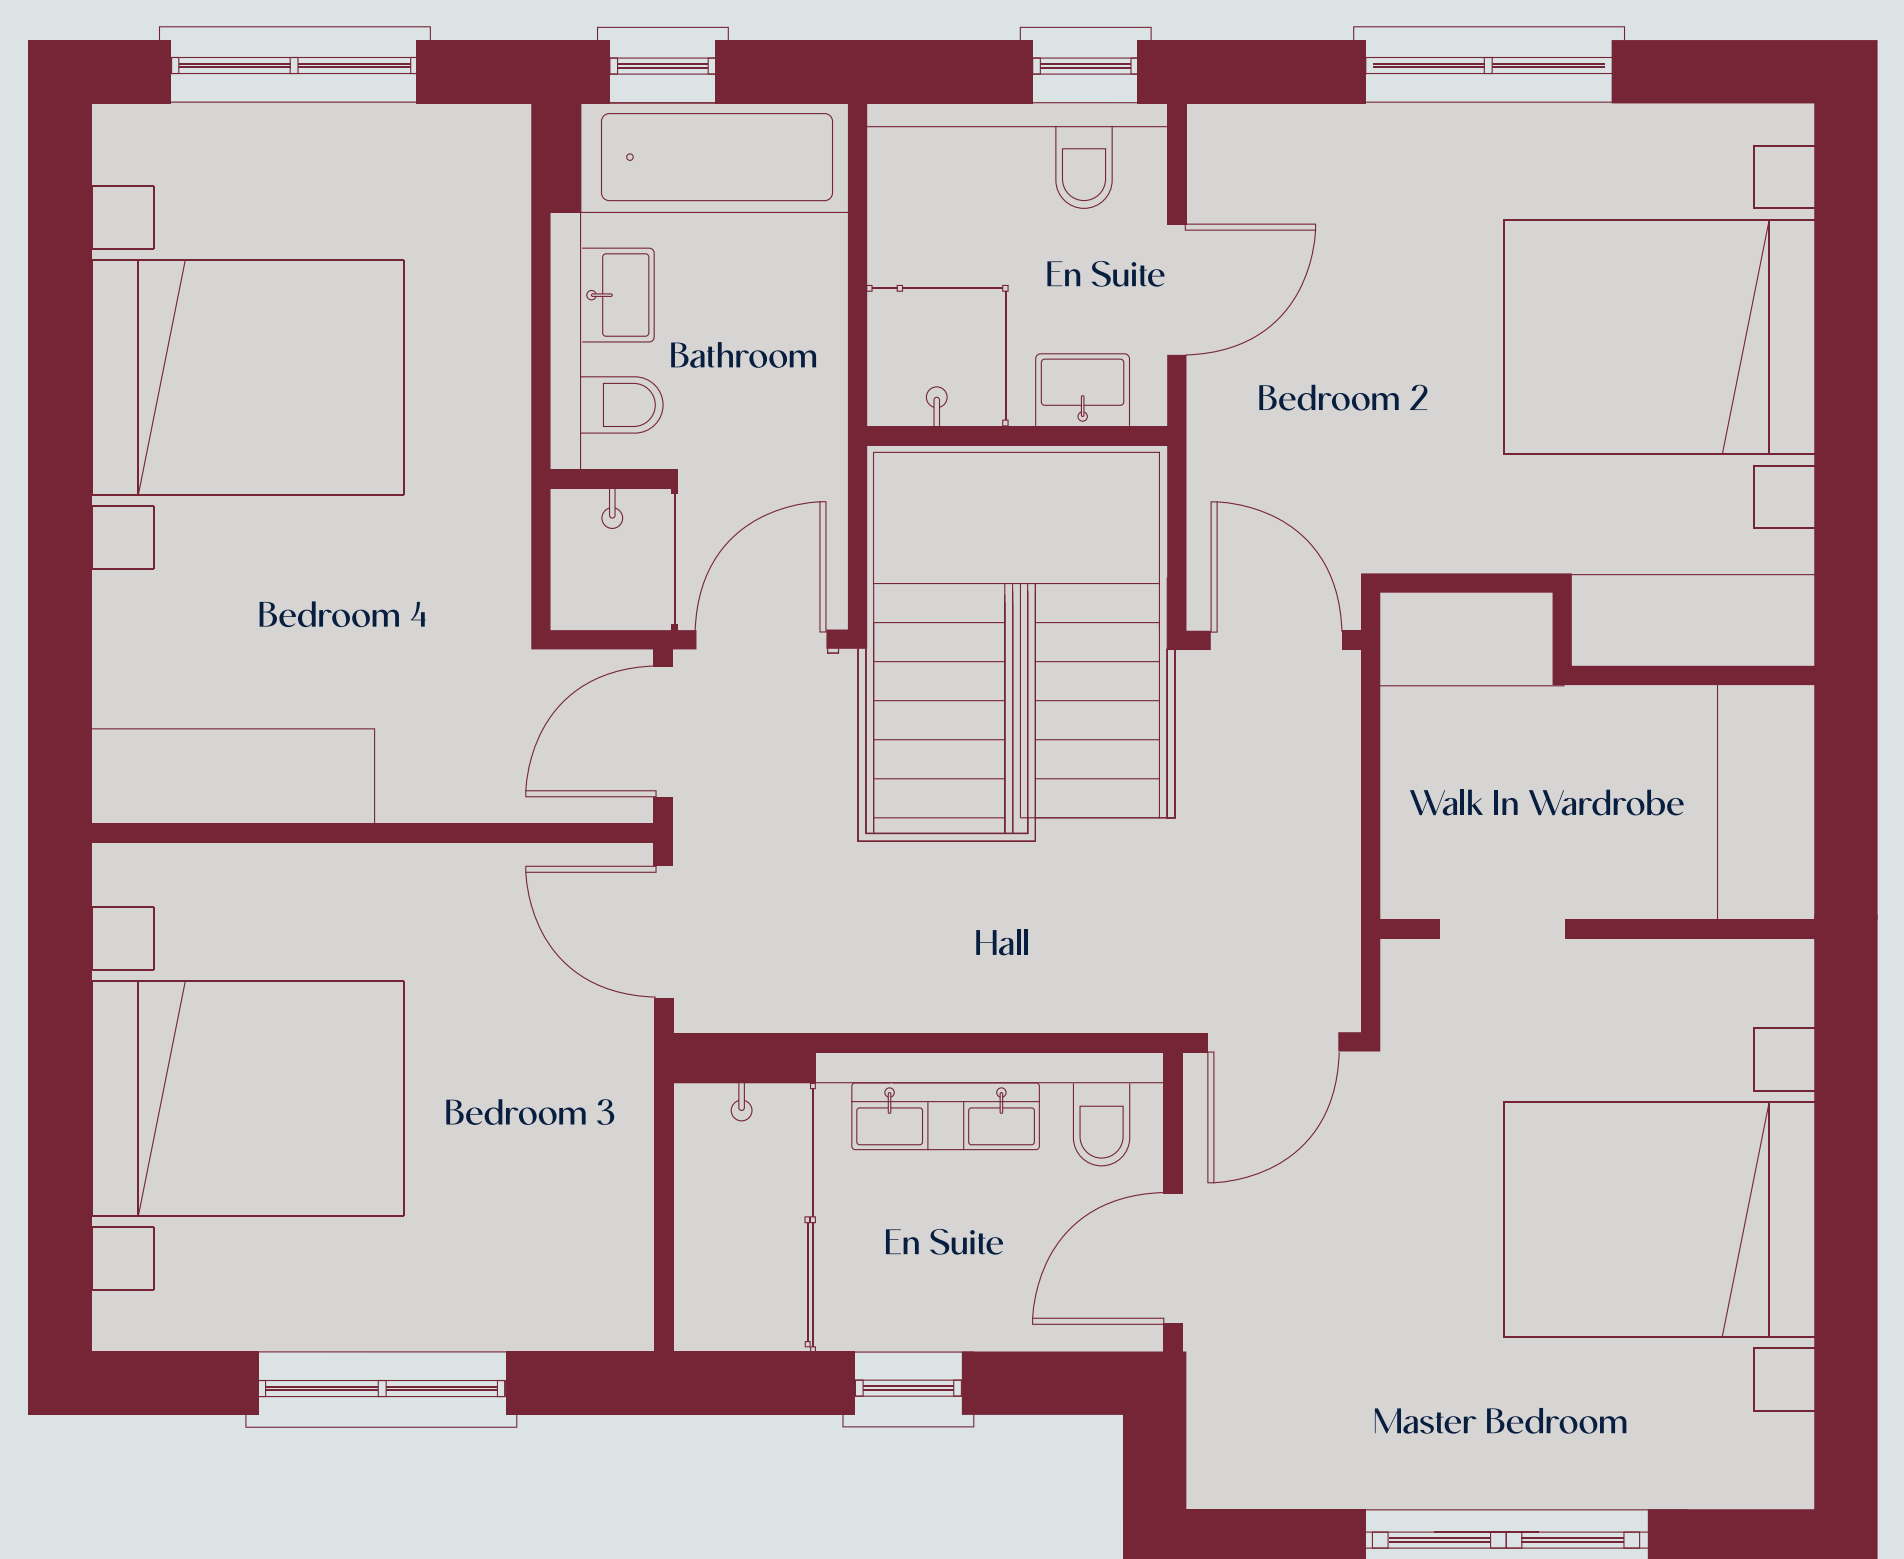

# ESTUARY RIDGE

KINSALE

Floorplans

- The Mooring – 3 Bedroom Bungalow
- The Buoy – 4 Bedroom Bungalow
- The Bowline – 4 Bedroom House
- The Halyard – 4 Bedroom House

  
ESTUARY  
RIDGE  
KINSALE

Sitemap not to scale. For indicative purposes only.

## Ground Floor

Floorplans not to scale. For indicative purposes only.

# The Bowline

4 Bedroom House / 2 Storey

188.9 sq.m / 2,030 sq.ft

ESTUARY  
RIDGE

KINSALE

Ground Floor

First Floor