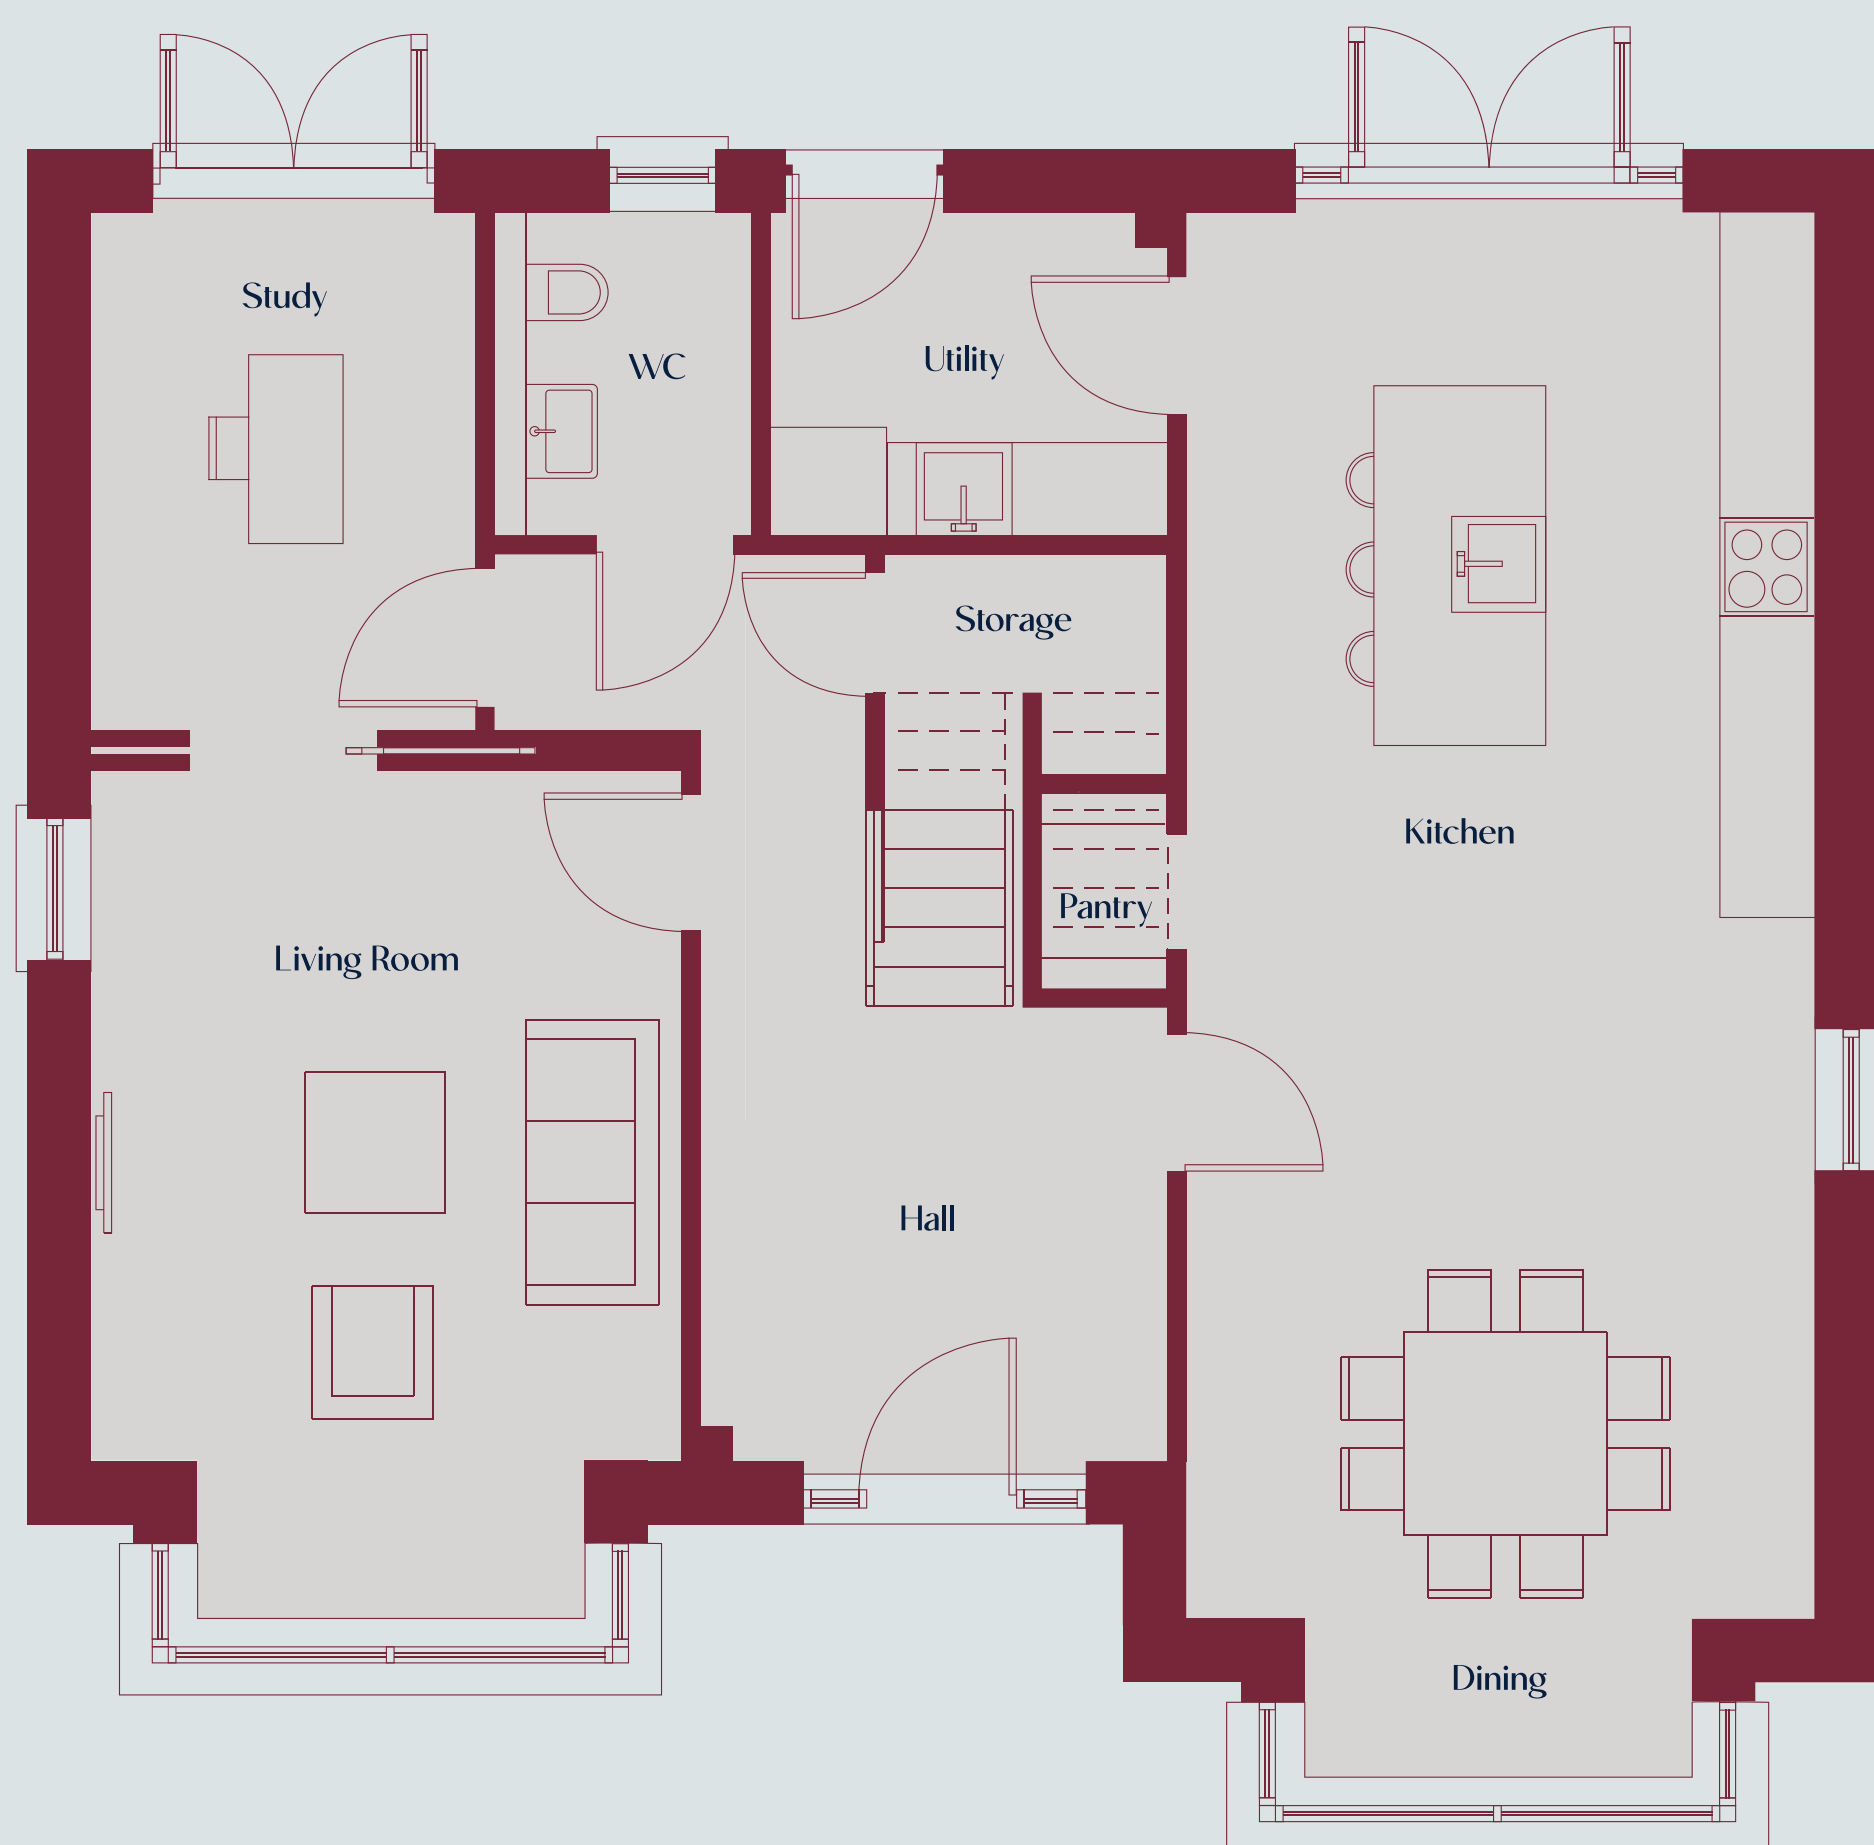

# ESTUARY RIDGE

KINSALE

Floorplans

- The Mooring – 3 Bedroom Bungalow
- The Buoy – 4 Bedroom Bungalow
- The Bowline – 4 Bedroom House
- The Halyard – 4 Bedroom House

  
ESTUARY  
RIDGE  
KINSALE

Sitemap not to scale. For indicative purposes only.

## Ground Floor

Floorplans not to scale. For indicative purposes only.

# The Bowline

4 Bedroom House / 2 Storey

188.9 sq.m / 2,030 sq.ft

ESTUARY  
RIDGE

KINSALE

Ground Floor

First Floor